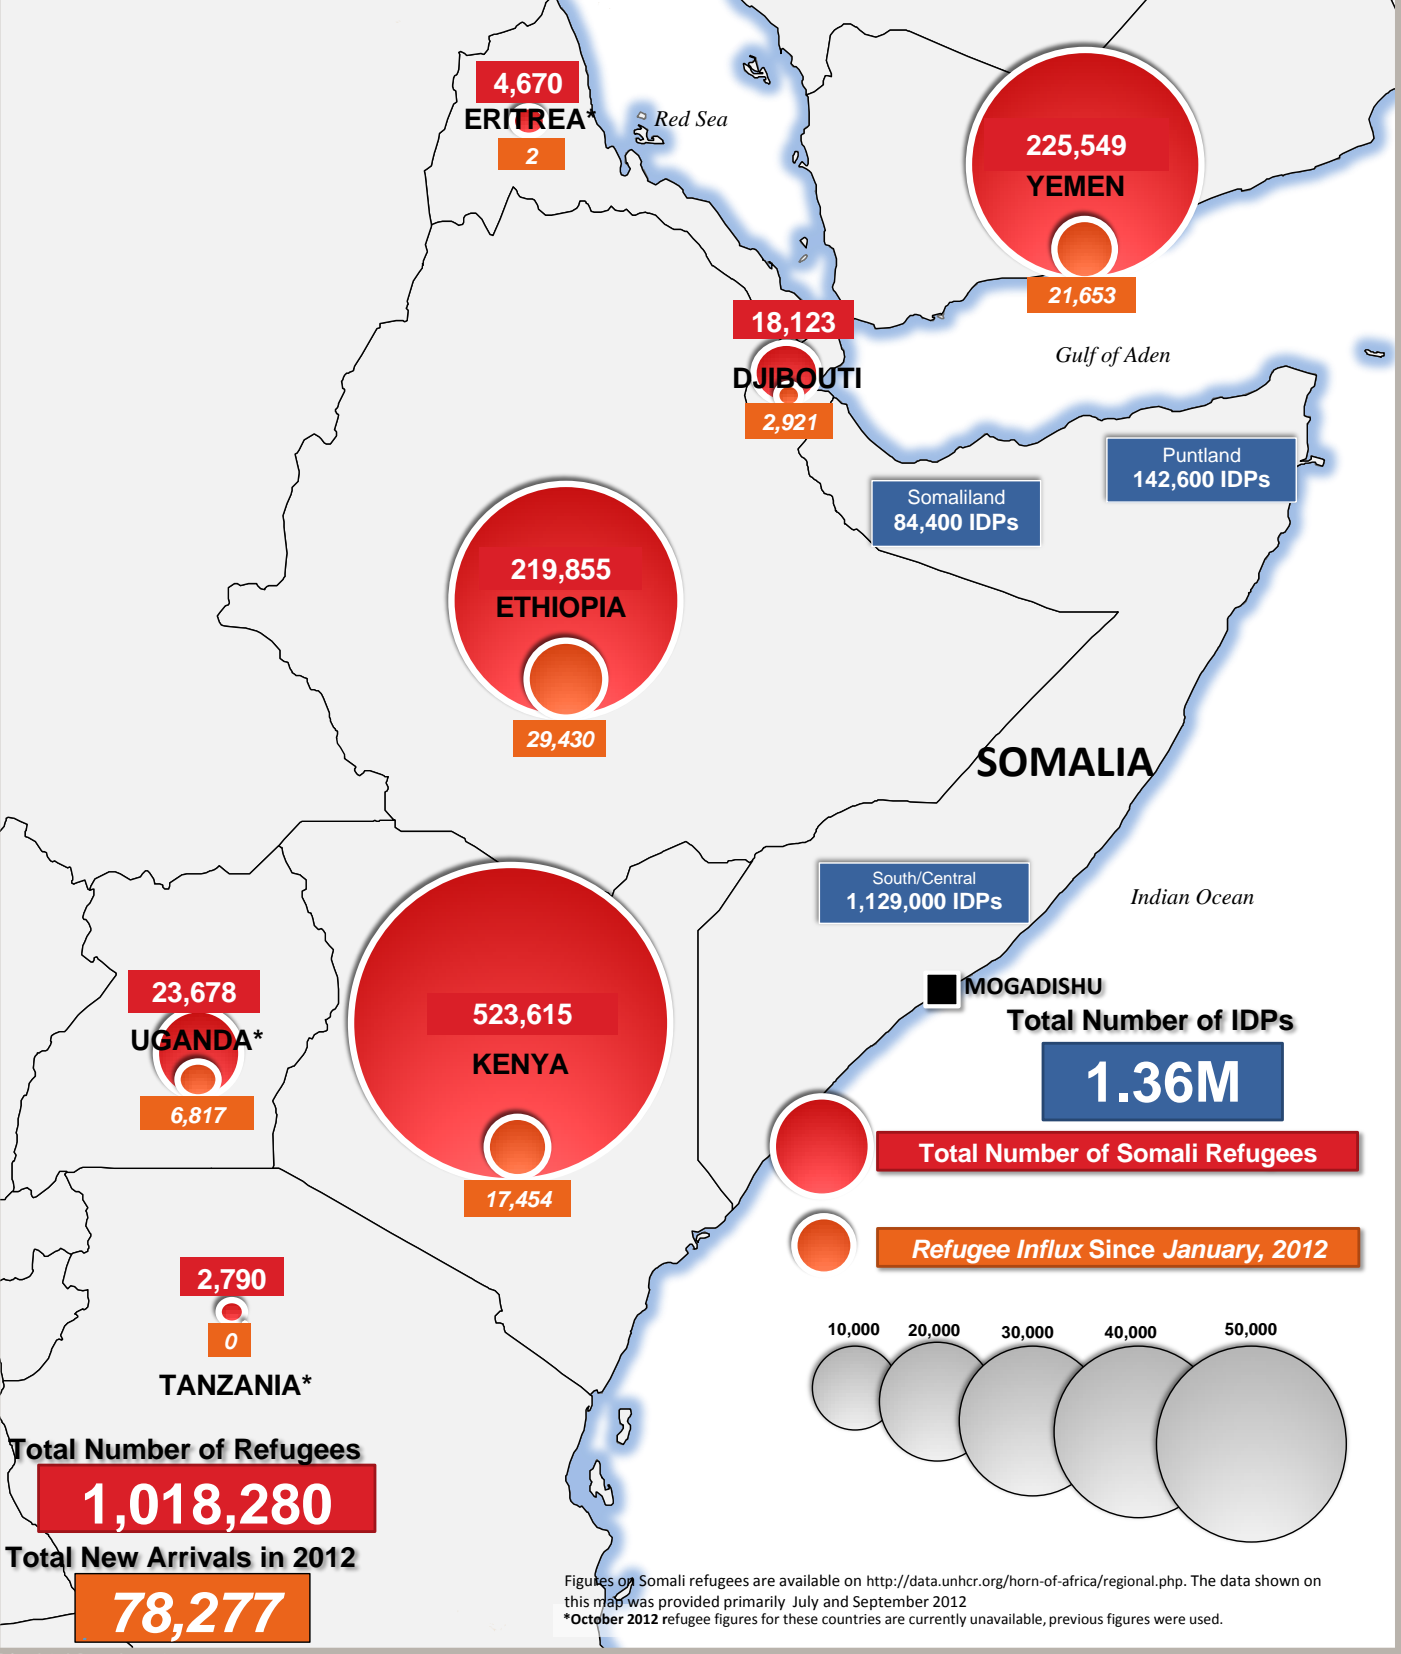

# Somali Refugees in the Region

As of 12 December 2012

**UNHCR Somalia**  
Nairobi, Kenya

Sources:  
UNHCR Offices, Various IDP assessments including the Somalia IASC PMT project Global Insight digital mapping © 1998 Europa Technologies Ltd.

The boundaries and names shown and the designations used on this map do not imply official endorsement or acceptance by the United Nations.

**Total Number of Refugees**  
**1,018,280**

**Total New Arrivals in 2012**  
**78,277**

Figures on Somali refugees are available on <http://data.unhcr.org/horn-of-africa/regional.php>. The data shown on this map was provided primarily July and September 2012  
\*October 2012 refugee figures for these countries are currently unavailable, previous figures were used.